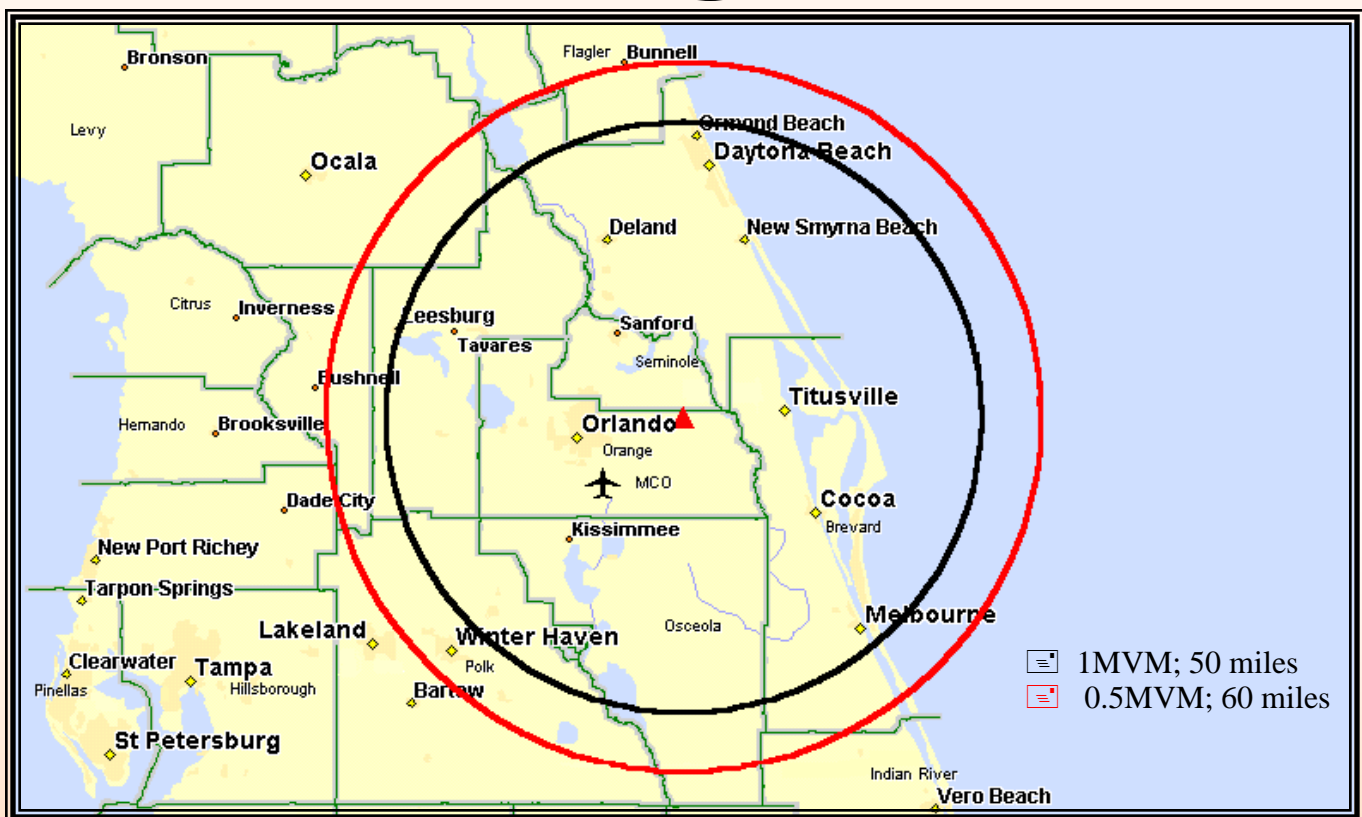

**K92FM** WWKA

The Most Country Music  
**GUARANTEED**

# Coverage Map

With 100,000 watts, K92FM's signal reaches Orange, Osceola, Volusia, Seminole, Brevard, Polk, Sumter, Marion and Lake Counties.

WWKA is located at 92.3 MHz on the FM band.

**4192 John Young Parkway, Orlando, FL 32804**